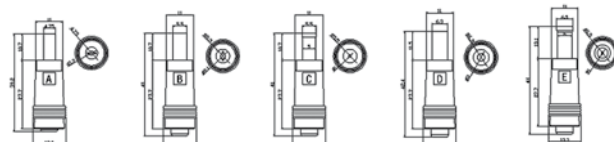

ALIMENTATORI SWITCHING PER NOTEBOOK A TENSIONE FISSA

Codice   **Ean13**   **Capacità max**   **Tensione**
41.5PCA0519   **8025702435433**   4740mA   19 Vcc

Voltaggio in entrata: 100-240 Vac 50-60Hz
Protezione da cortocircuito - da sovraccarico
Alta efficienza e basso consumo energetico
Uscita stabilizzata
Plug di uscita composto da 5 spinotti intercambiabili adatti per Notebook.

Plug