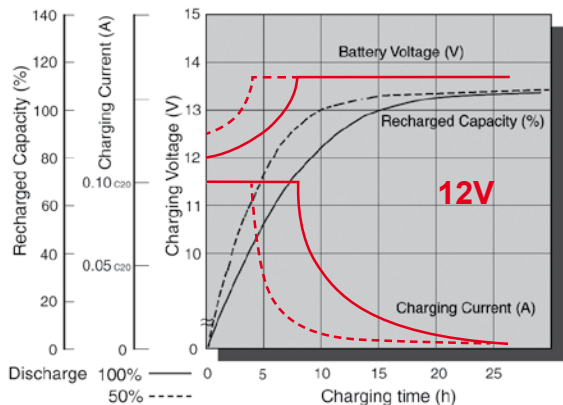

Battery Voltage and Charge Time for Standby Use (at 25°C)

Discharge curves at different current / final voltage (at 25°C)

Battery Voltage and Charge Time for Standby Use (at 25°C)

Capacity loss during storage at various temperature