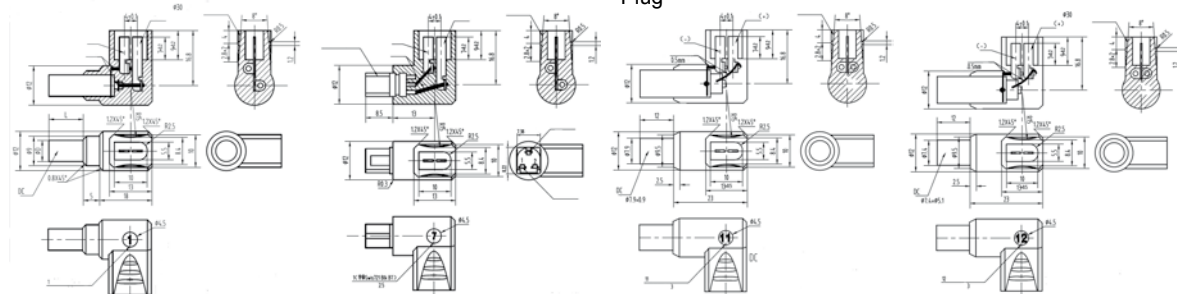

ALIMENTATORI PER NOTEBOOK

ALIMENTATORI SWITCHING PER NOTEBOOK DA RETE

Codice   **Ean13**   **Capacità**
41.5PC63   **8025702435440**   6500mA

Voltaggio in entrata: 100-240Vac 50-60Hz
Voltaggio in uscita: 15/16Vcc - 6,5A
18/19/20Vcc - 5,5A
18,5/19,5Vcc - 5,5A
24Vcc - 5,0A

2 Uscite USB: 5Vcc - 1,5A
Utilizzabile su tutti i notebook (con qualsiasi presa AC) e su tutti i dispositivi con carica USB, contemporaneamente o individualmente
Protezione in ingresso della tensione AC
Protezione da sovraccarico - da surriscaldamento - da corto-circuito
Protezione con fusibile rapido - Protezione termica
Design compatto e dinamico
Plug di uscita composto da 9 spinotti intercambiabili adatti per Notebook
Alta efficienza: > 85%

Multi - connettore
Compatibile con tutti i Notebook & Monitor LCD
Acer / Asus / Nec / Hp / Compaq / Dell / Jujitsu / Gateway / Lenovo / IBM / Panasonic / Sharp / Sony / Toshiba / Samsung.....

120VA max

Plug

ALIMENTATORI SWITCHING PER NOTEBOOK DA RETE

Codice   **Ean13**   **Capacità max**
41.5PC80   **8025702411642**   8500mA

Voltaggio in entrata: 100-240Vac 50-60Hz
Voltaggio in uscita: 15/16 Vcc - 8,5A
18/19 Vcc - 8,0A
20 Vcc - 7,5A
22 Vcc - 6,5A
24 Vcc - 6,0A

Uscita stabilizzata, basso ripple e bassa interferenza
Protezione da sovraccarico
Protezione da surriscaldamento
Protezione da corto-circuito
Plug di uscita composto da 9 spinotti intercambiabili adatti per Notebook.

150VA max

ALIMENTATORI SWITCHING PER NOTEBOOK A TENSIONE FISSA

Codice   **Ean13**   **Capacità max**   **Tensione**
41.5PCA0519   **8025702435433**   4740mA   19 Vcc

Voltaggio in entrata: 100-240 Vac 50-60Hz
Protezione da cortocircuito - da sovraccarico
Alta efficienza e basso consumo energetico
Uscita stabilizzata
Plug di uscita composto da 5 spinotti intercambiabili adatti per Notebook.