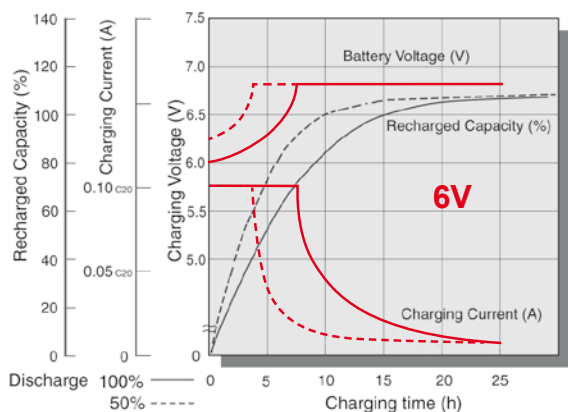

MAGAZZINAGGIO

Prima d'immagazzinare la batteria, separarla da qualsiasi circuito elettrico, e riparla preferibilmente in un luogo fresco e asciutto. Durante il magazzino ricaricare le batterie almeno una volta ogni 6 mesi.

Battery Voltage and Charge Time for Standby Use (at 25°C)